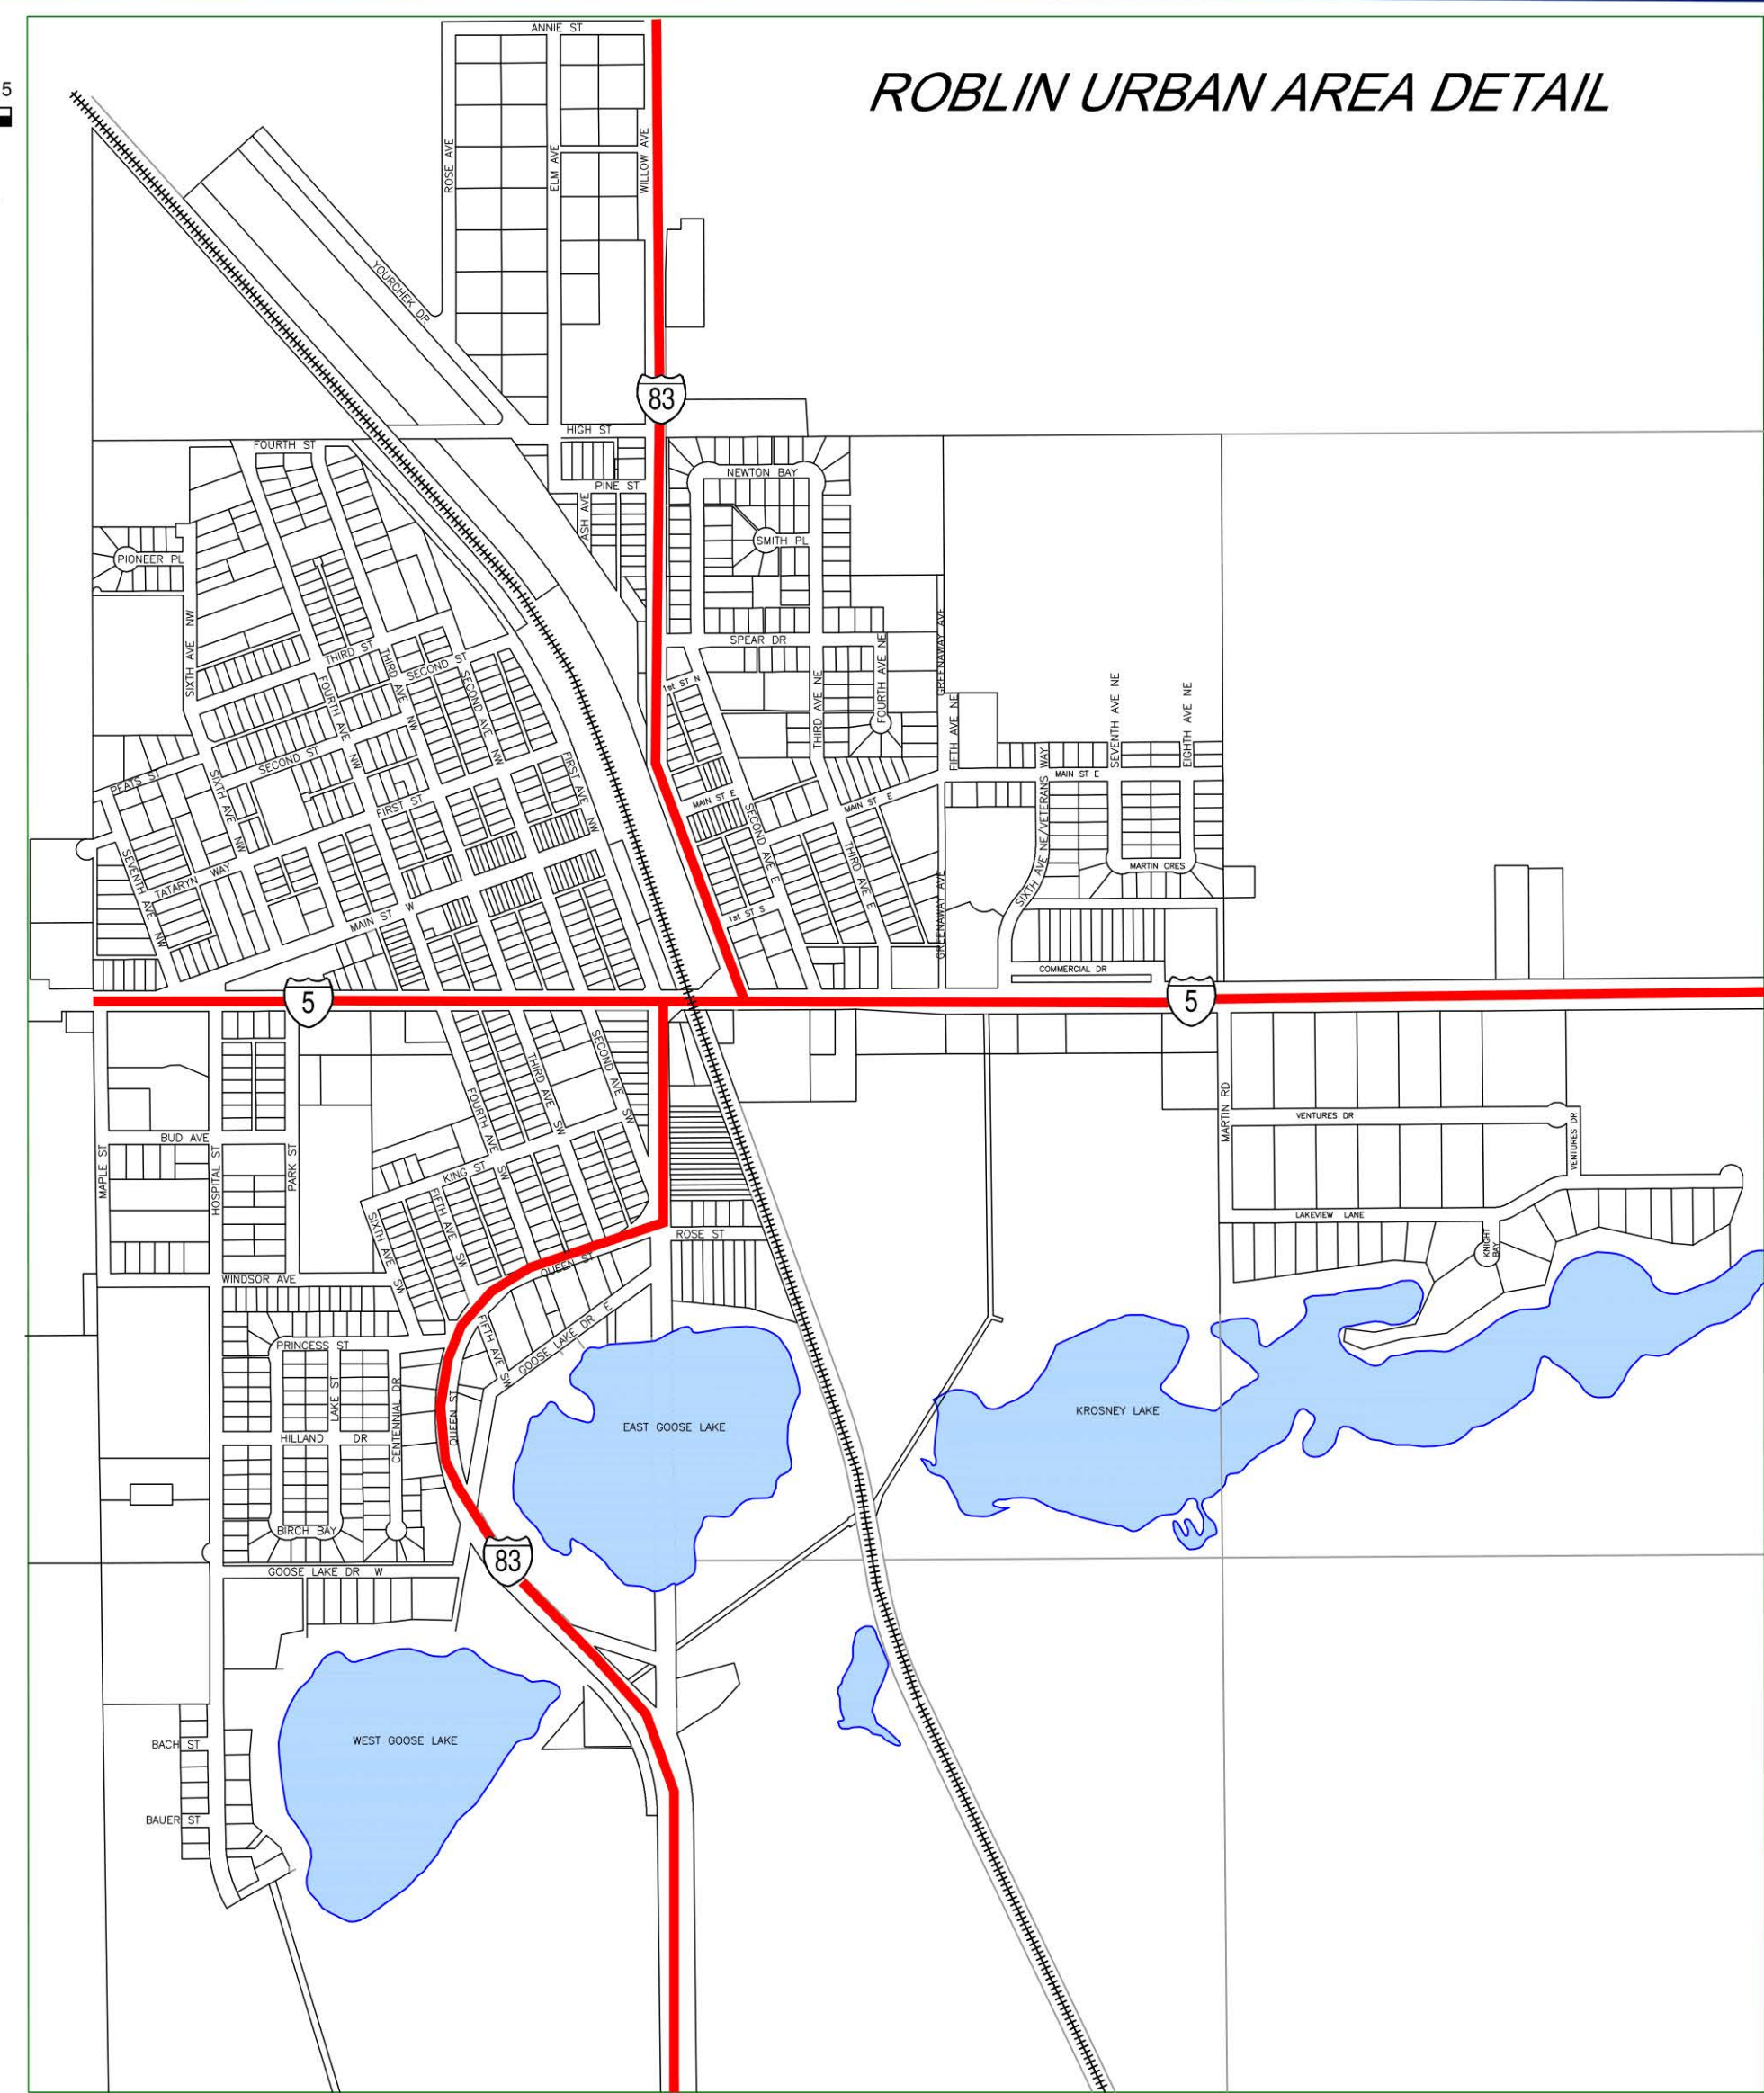

MUNICIPALITY OF ROBLIN

WEST OF THE PRINCIPAL MERIDIAN
Box 998, 125 - 1st Avenue NW, Roblin, Manitoba R0L 1P0
Phone (204) 937-8333 Fax (204) 937-4382
Email: info@roblin.ca
www.roblinmanitoba.com

ROBLIN URBAN AREA DETAIL