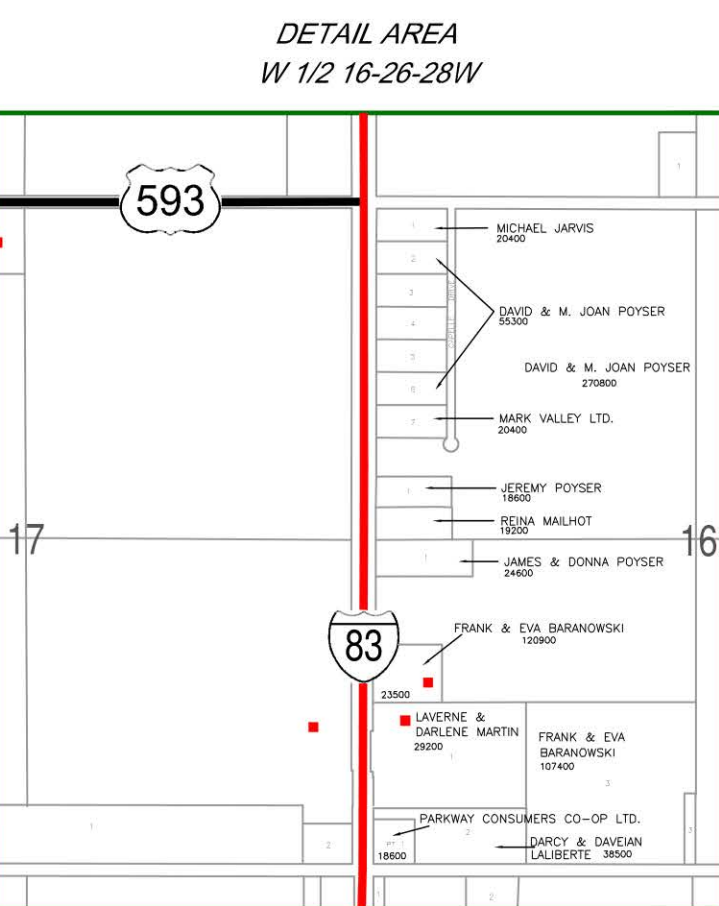

Scale 4X Main Map Scale

Scale 4X Main Map Scale