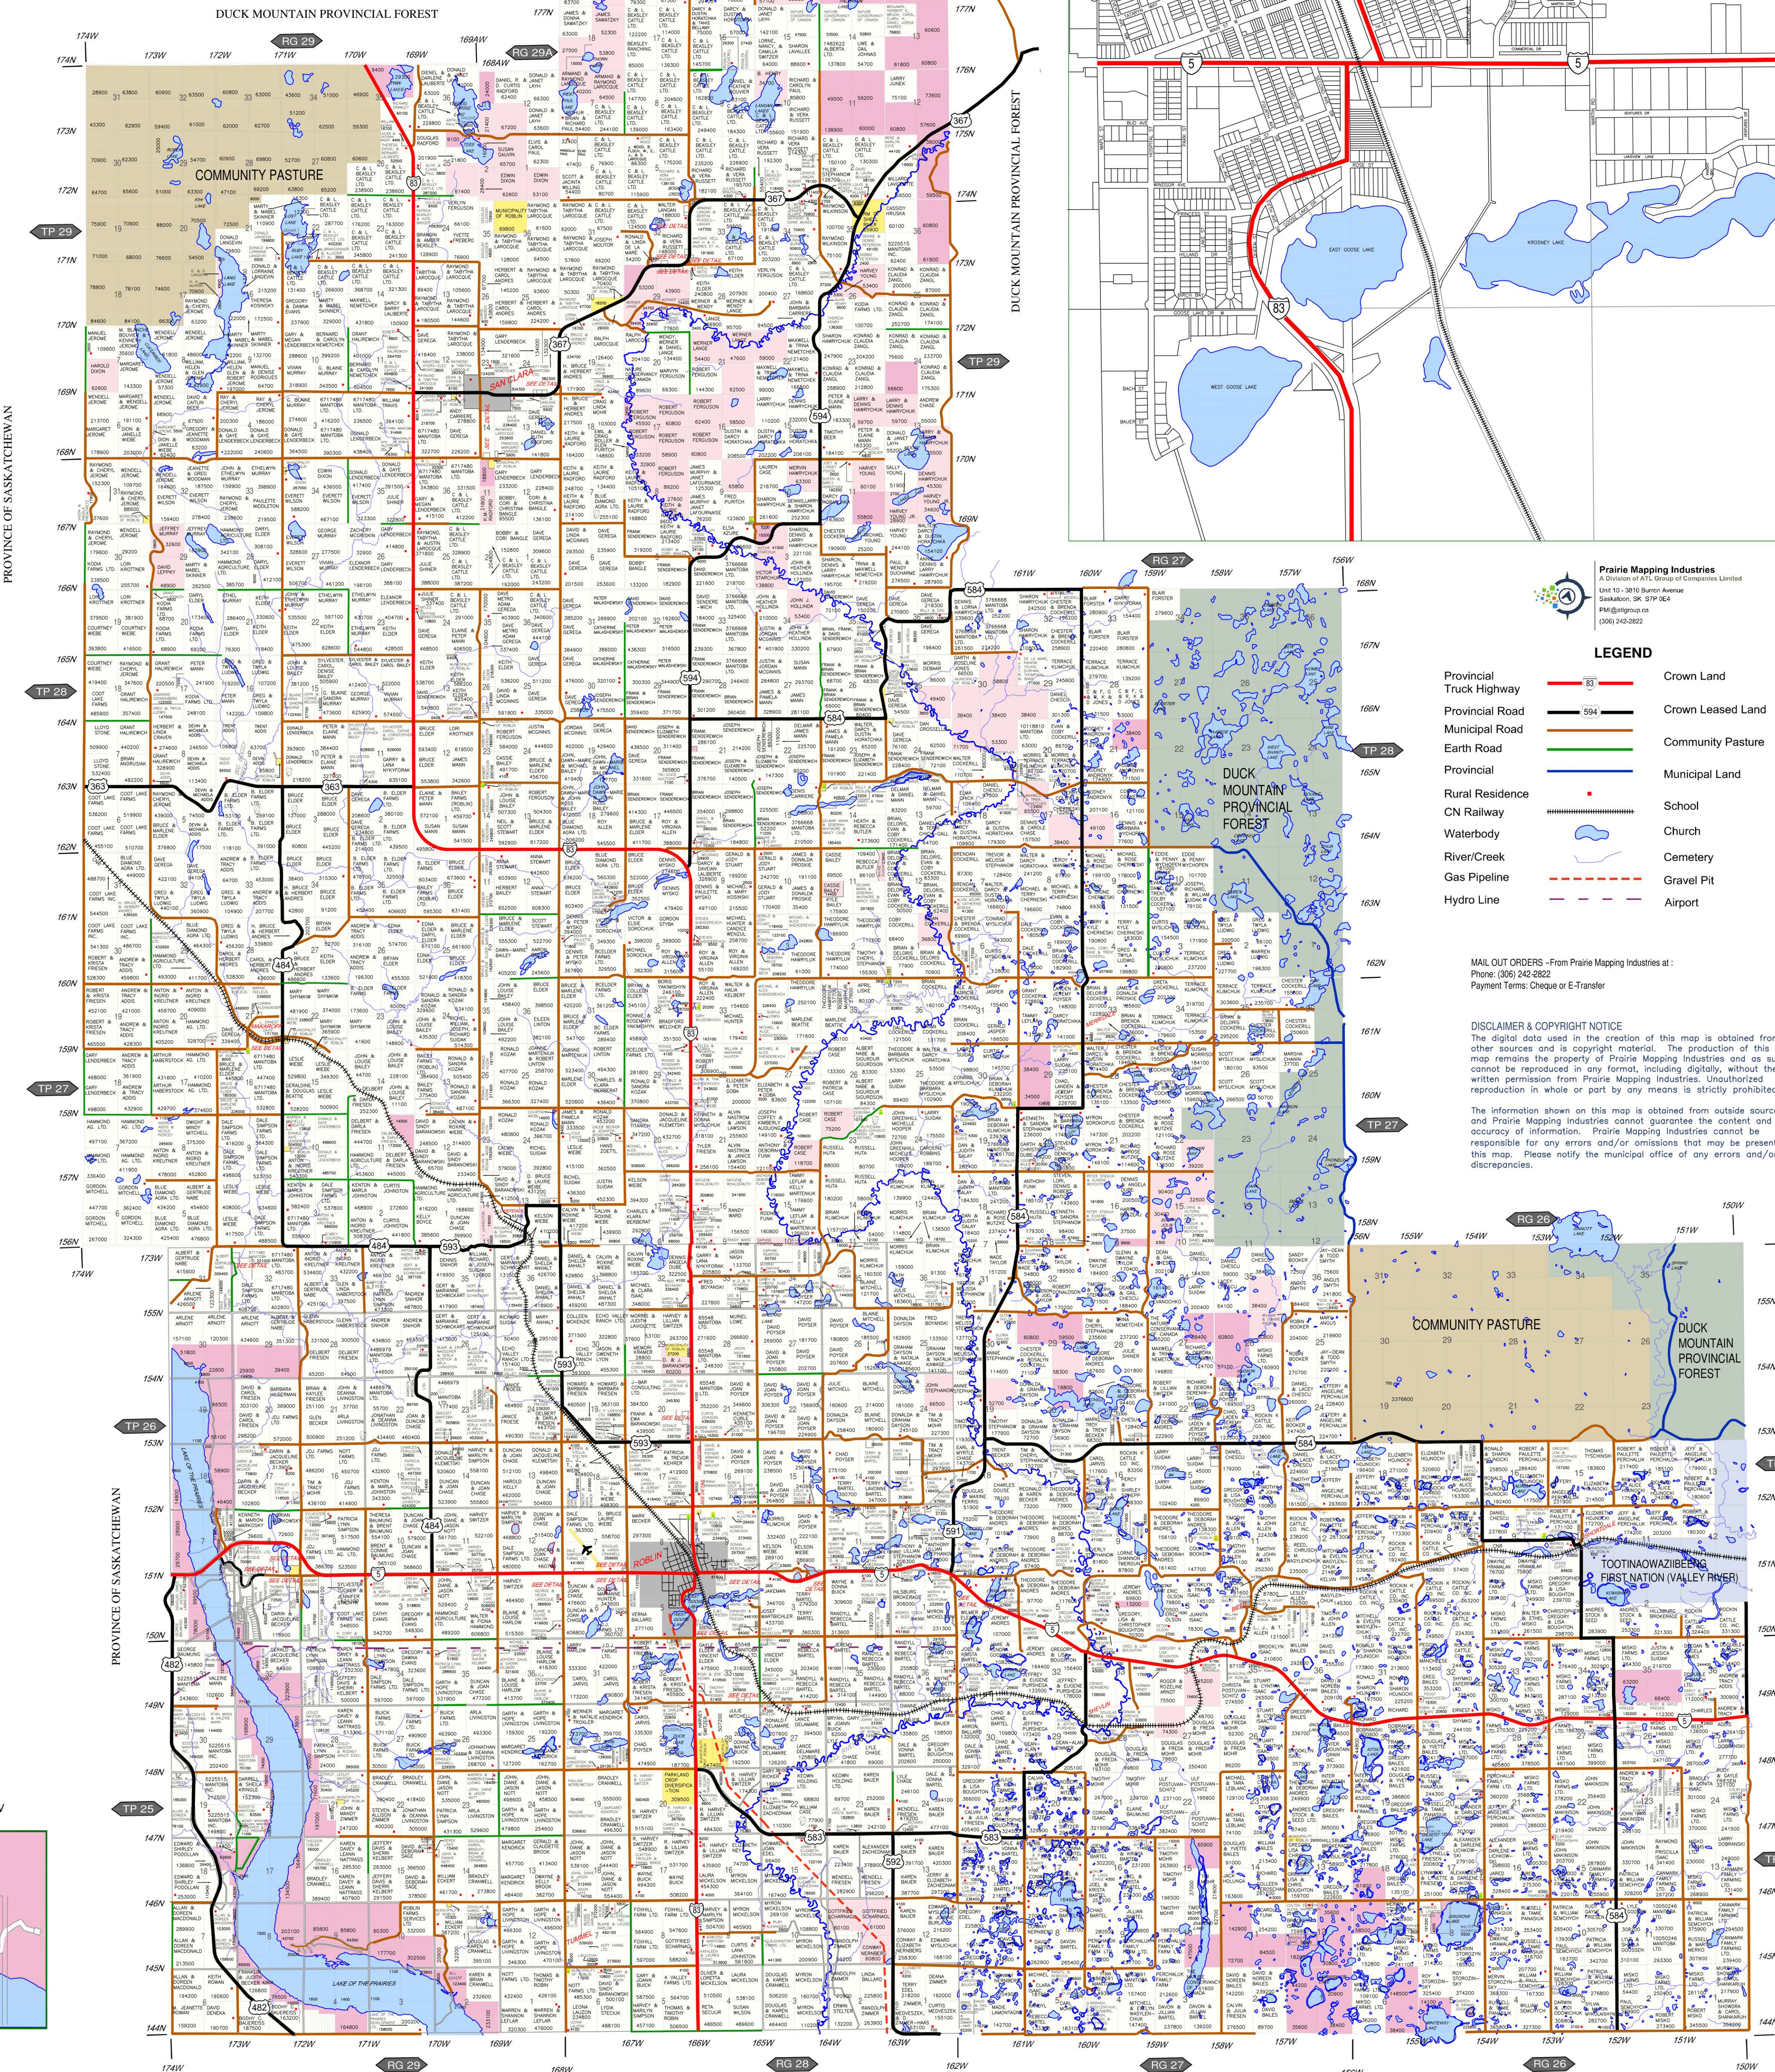

MUNICIPALITY OF ROBLIN

WEST OF THE PRINCIPAL MERIDIAN
Box 998, 125 - 1st Avenue NW, Roblin, Manitoba R0L 1P0
Phone (204) 937-8333 Fax (204) 937-4382
Email: info@roblin.ca
www.roblinmanitoba.com

ROBLIN URBAN AREA DETAIL

LOCATION PLAN (Not To Scale)

RESORT DETAIL AREAS

MAIN MAP DETAIL AREAS (Scale 2X Main Map Scale)