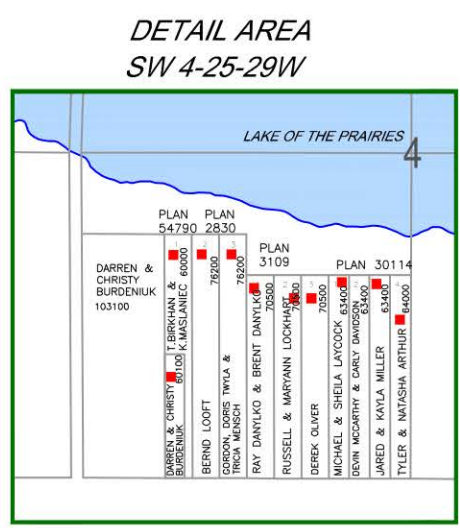

RESORT DETAIL AREAS

Scale 4X Main Map Scale