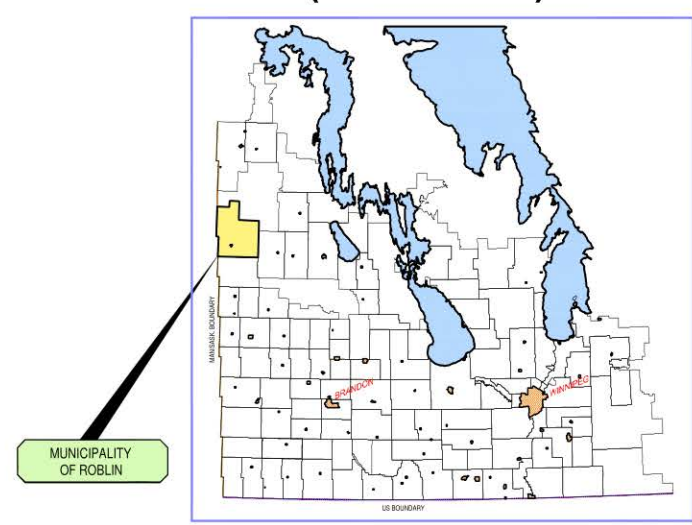

LOCATION PLAN (Not To Scale)