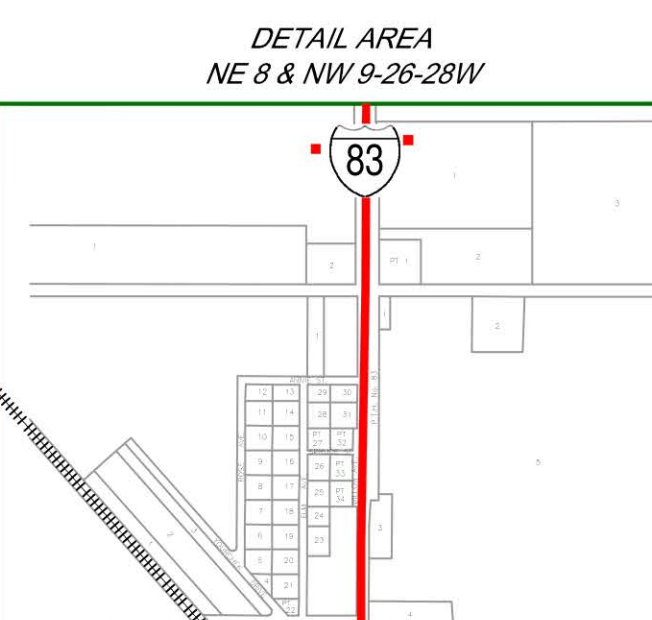

Scale 4X Main Map Scale

Scale 4X Main Map Scale