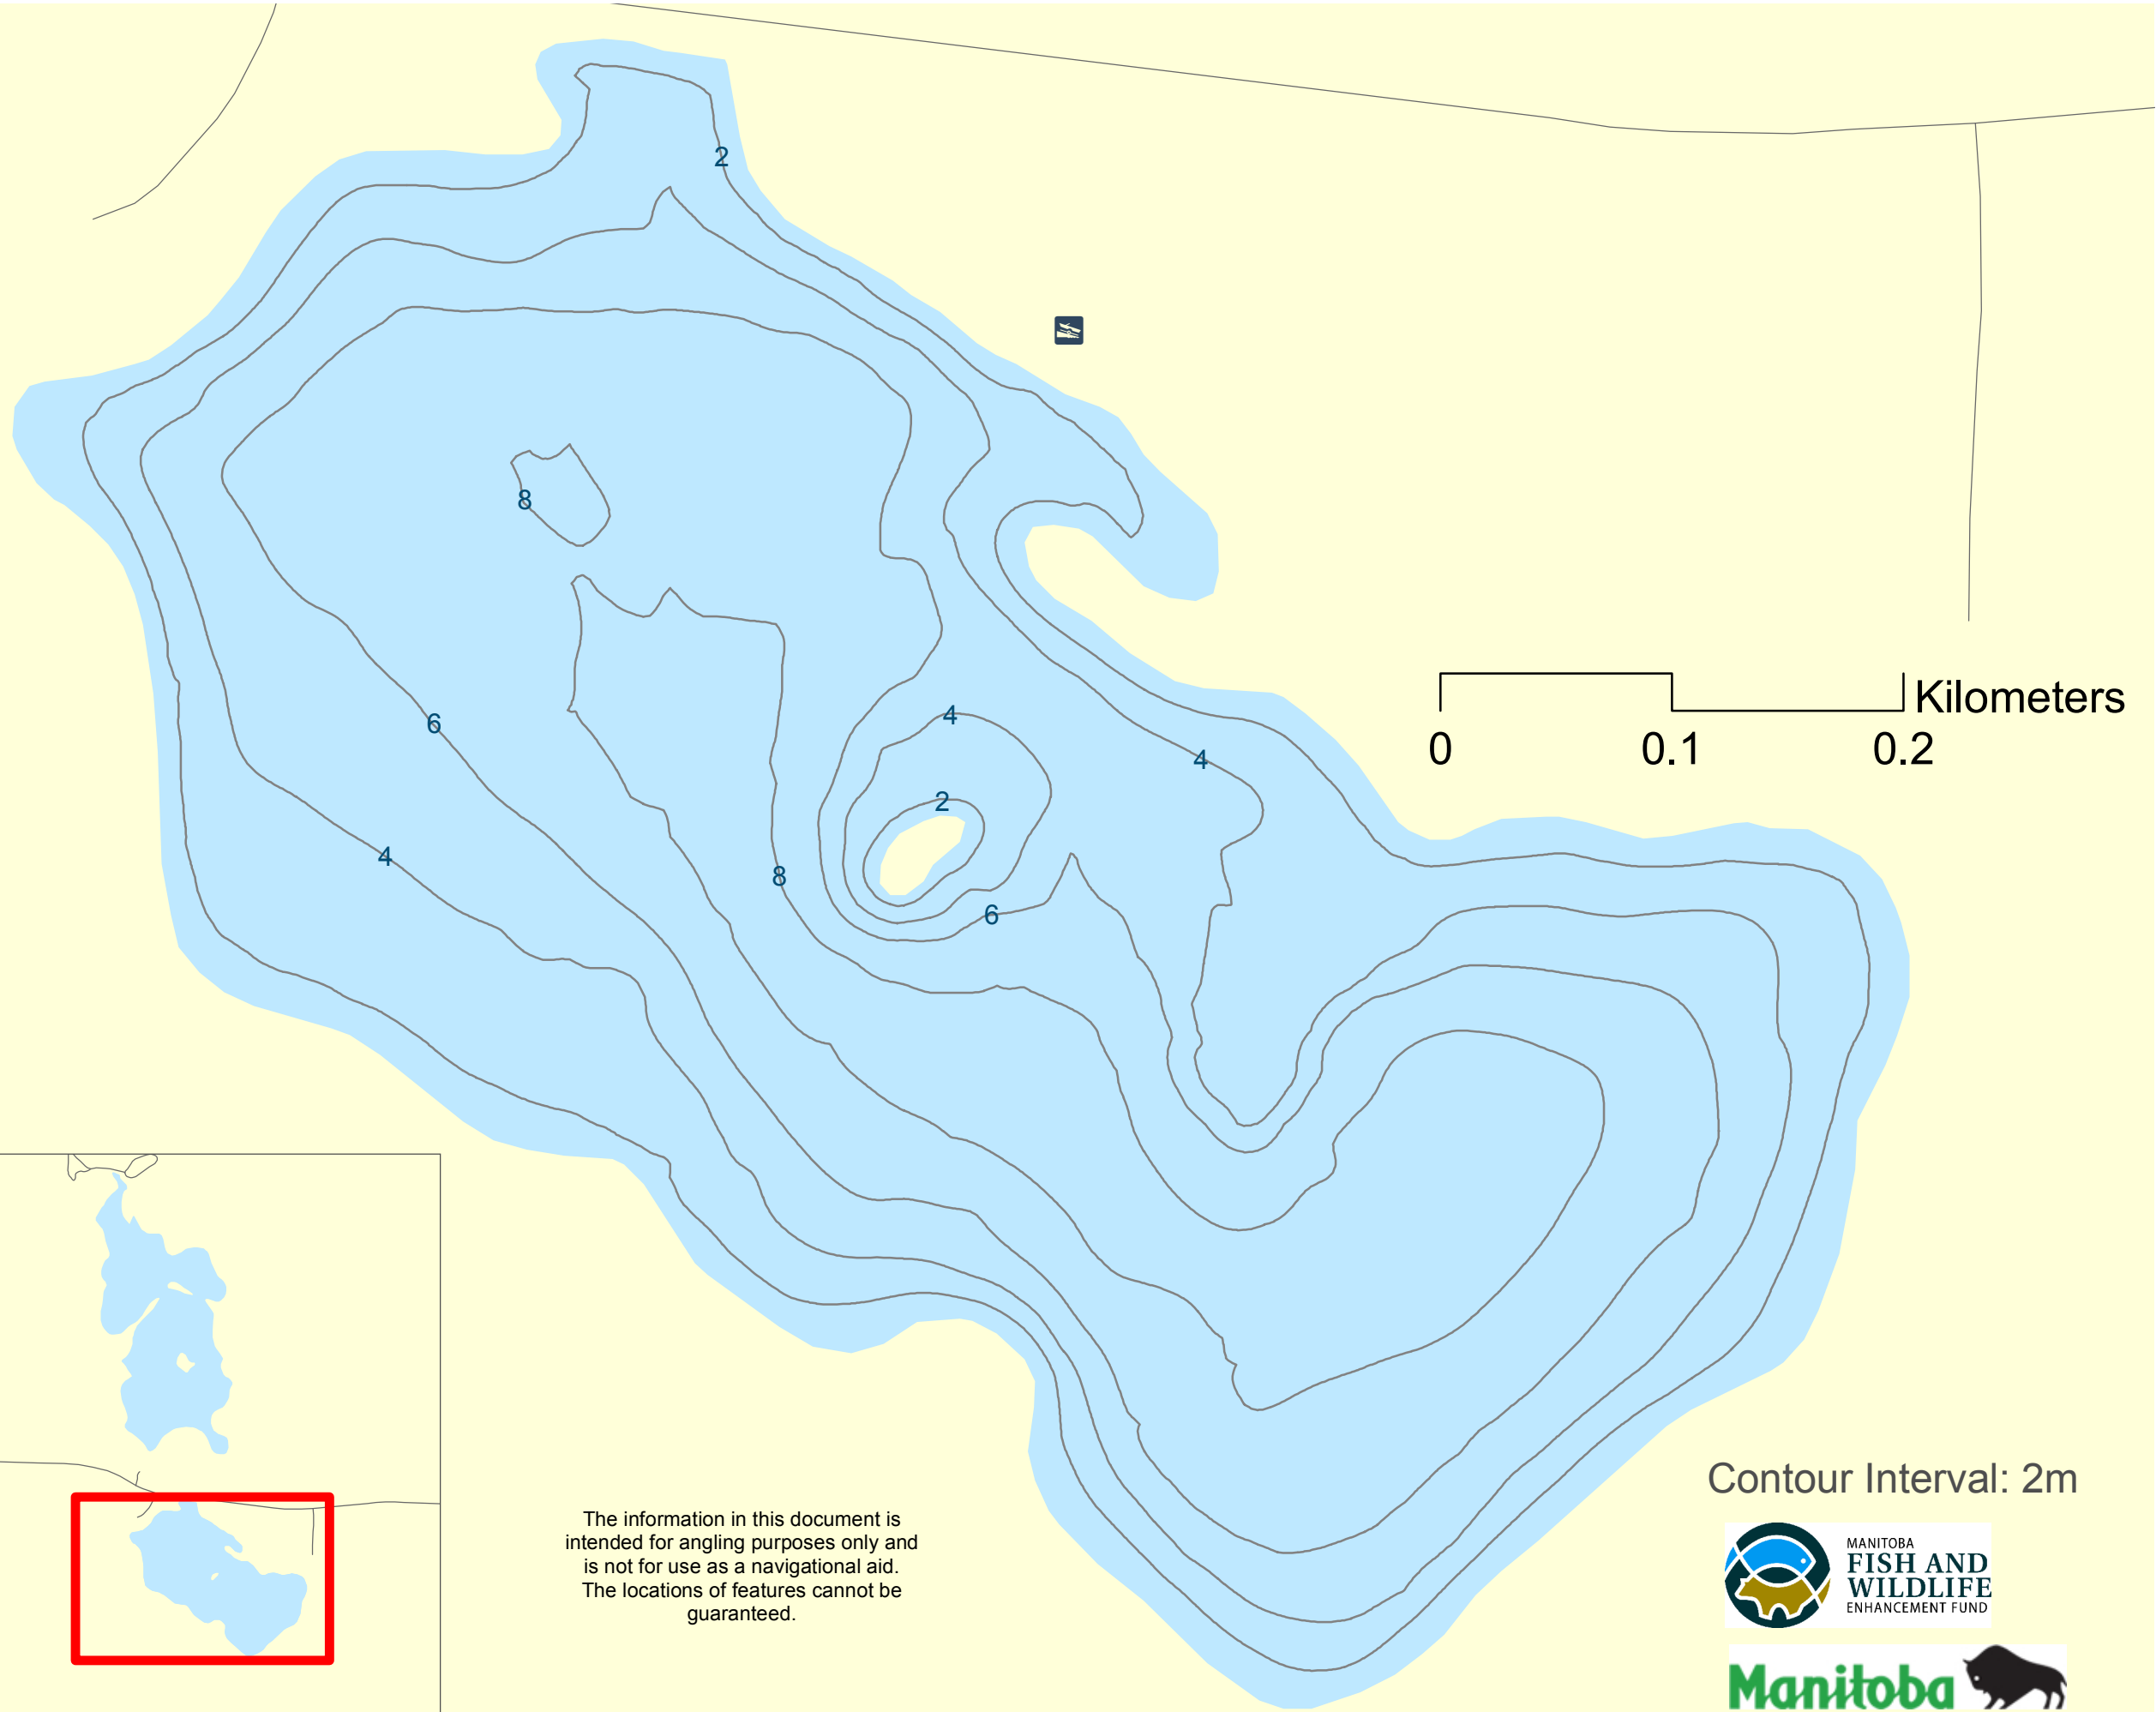

# Tees Lake

51.5478  
-101.4301

**Legend**

-  BoatLaunches
-  Highway or Road

Max Depth: 8.7m  
Lake Area: 0.2902 km<sup>2</sup>

Contour Interval: 2m

The information in this document is intended for angling purposes only and is not for use as a navigational aid. The locations of features cannot be guaranteed.