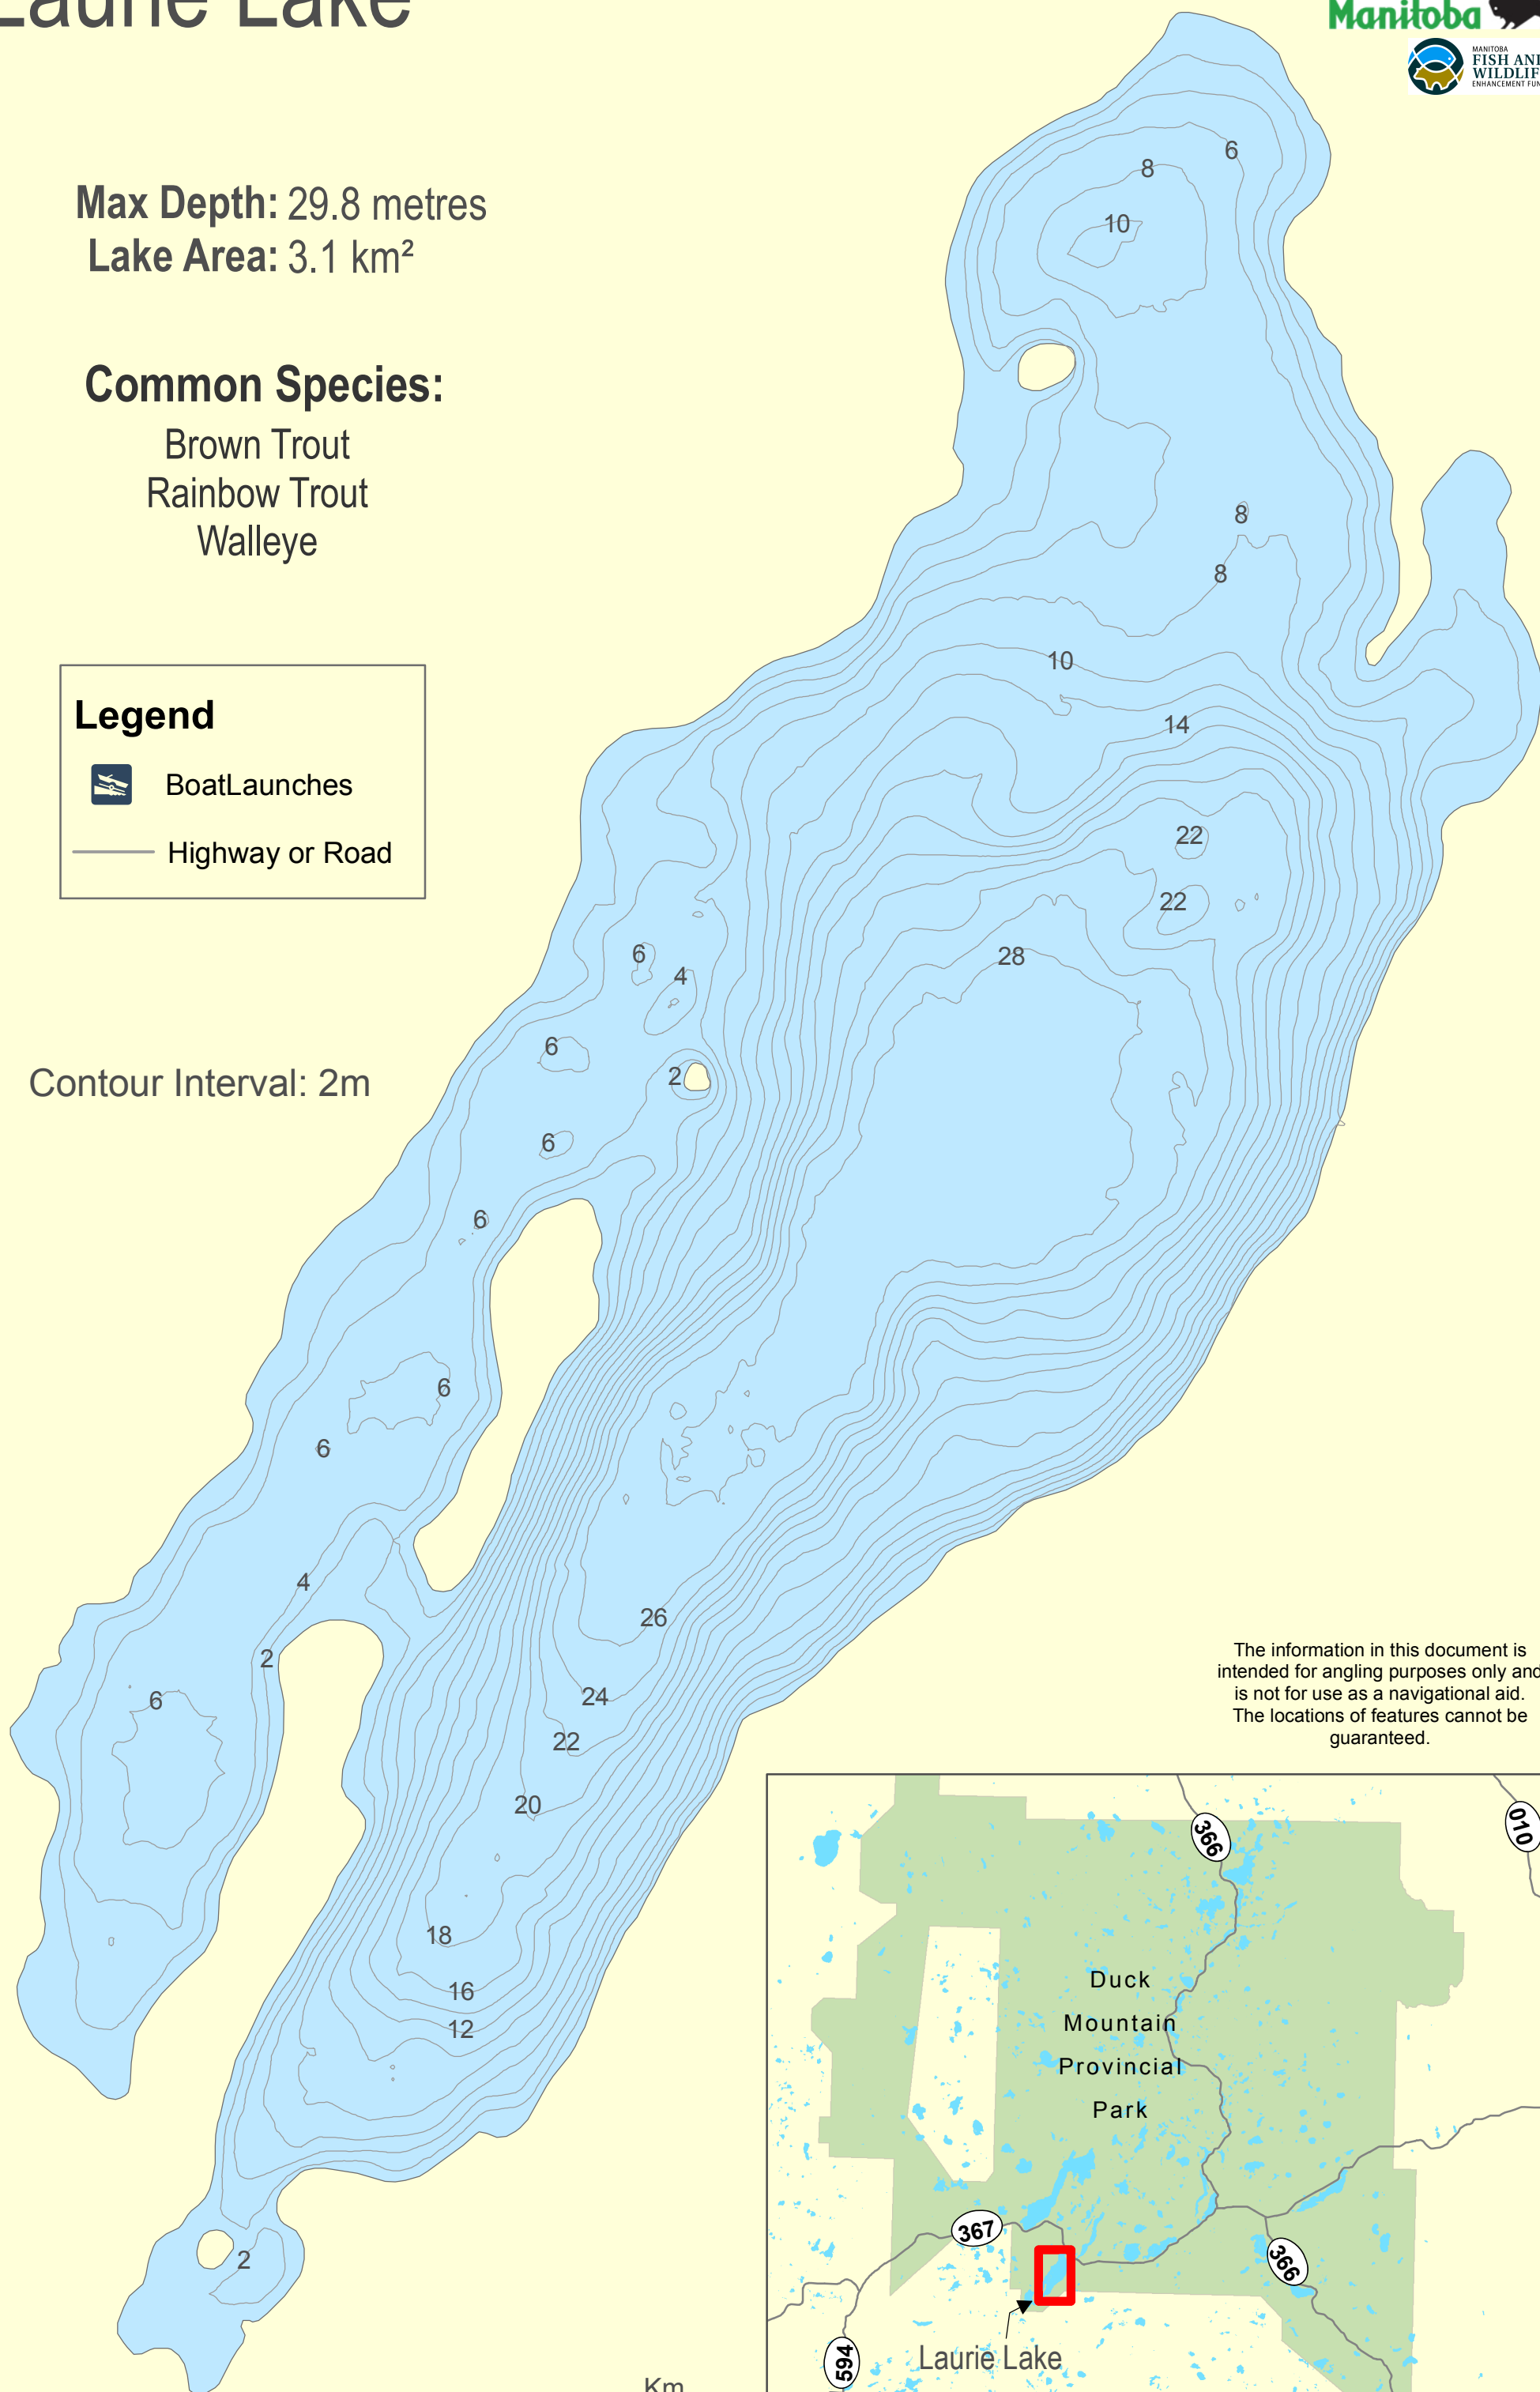

Laurie Lake

Max Depth: 29.8 metres

Lake Area: 3.1 km²

Common Species:

Brown Trout
Rainbow Trout
Walleye

Legend

Boat Launches

Highway or Road

Contour Interval: 2m

The information in this document is intended for angling purposes only and is not for use as a navigational aid. The locations of features cannot be guaranteed.