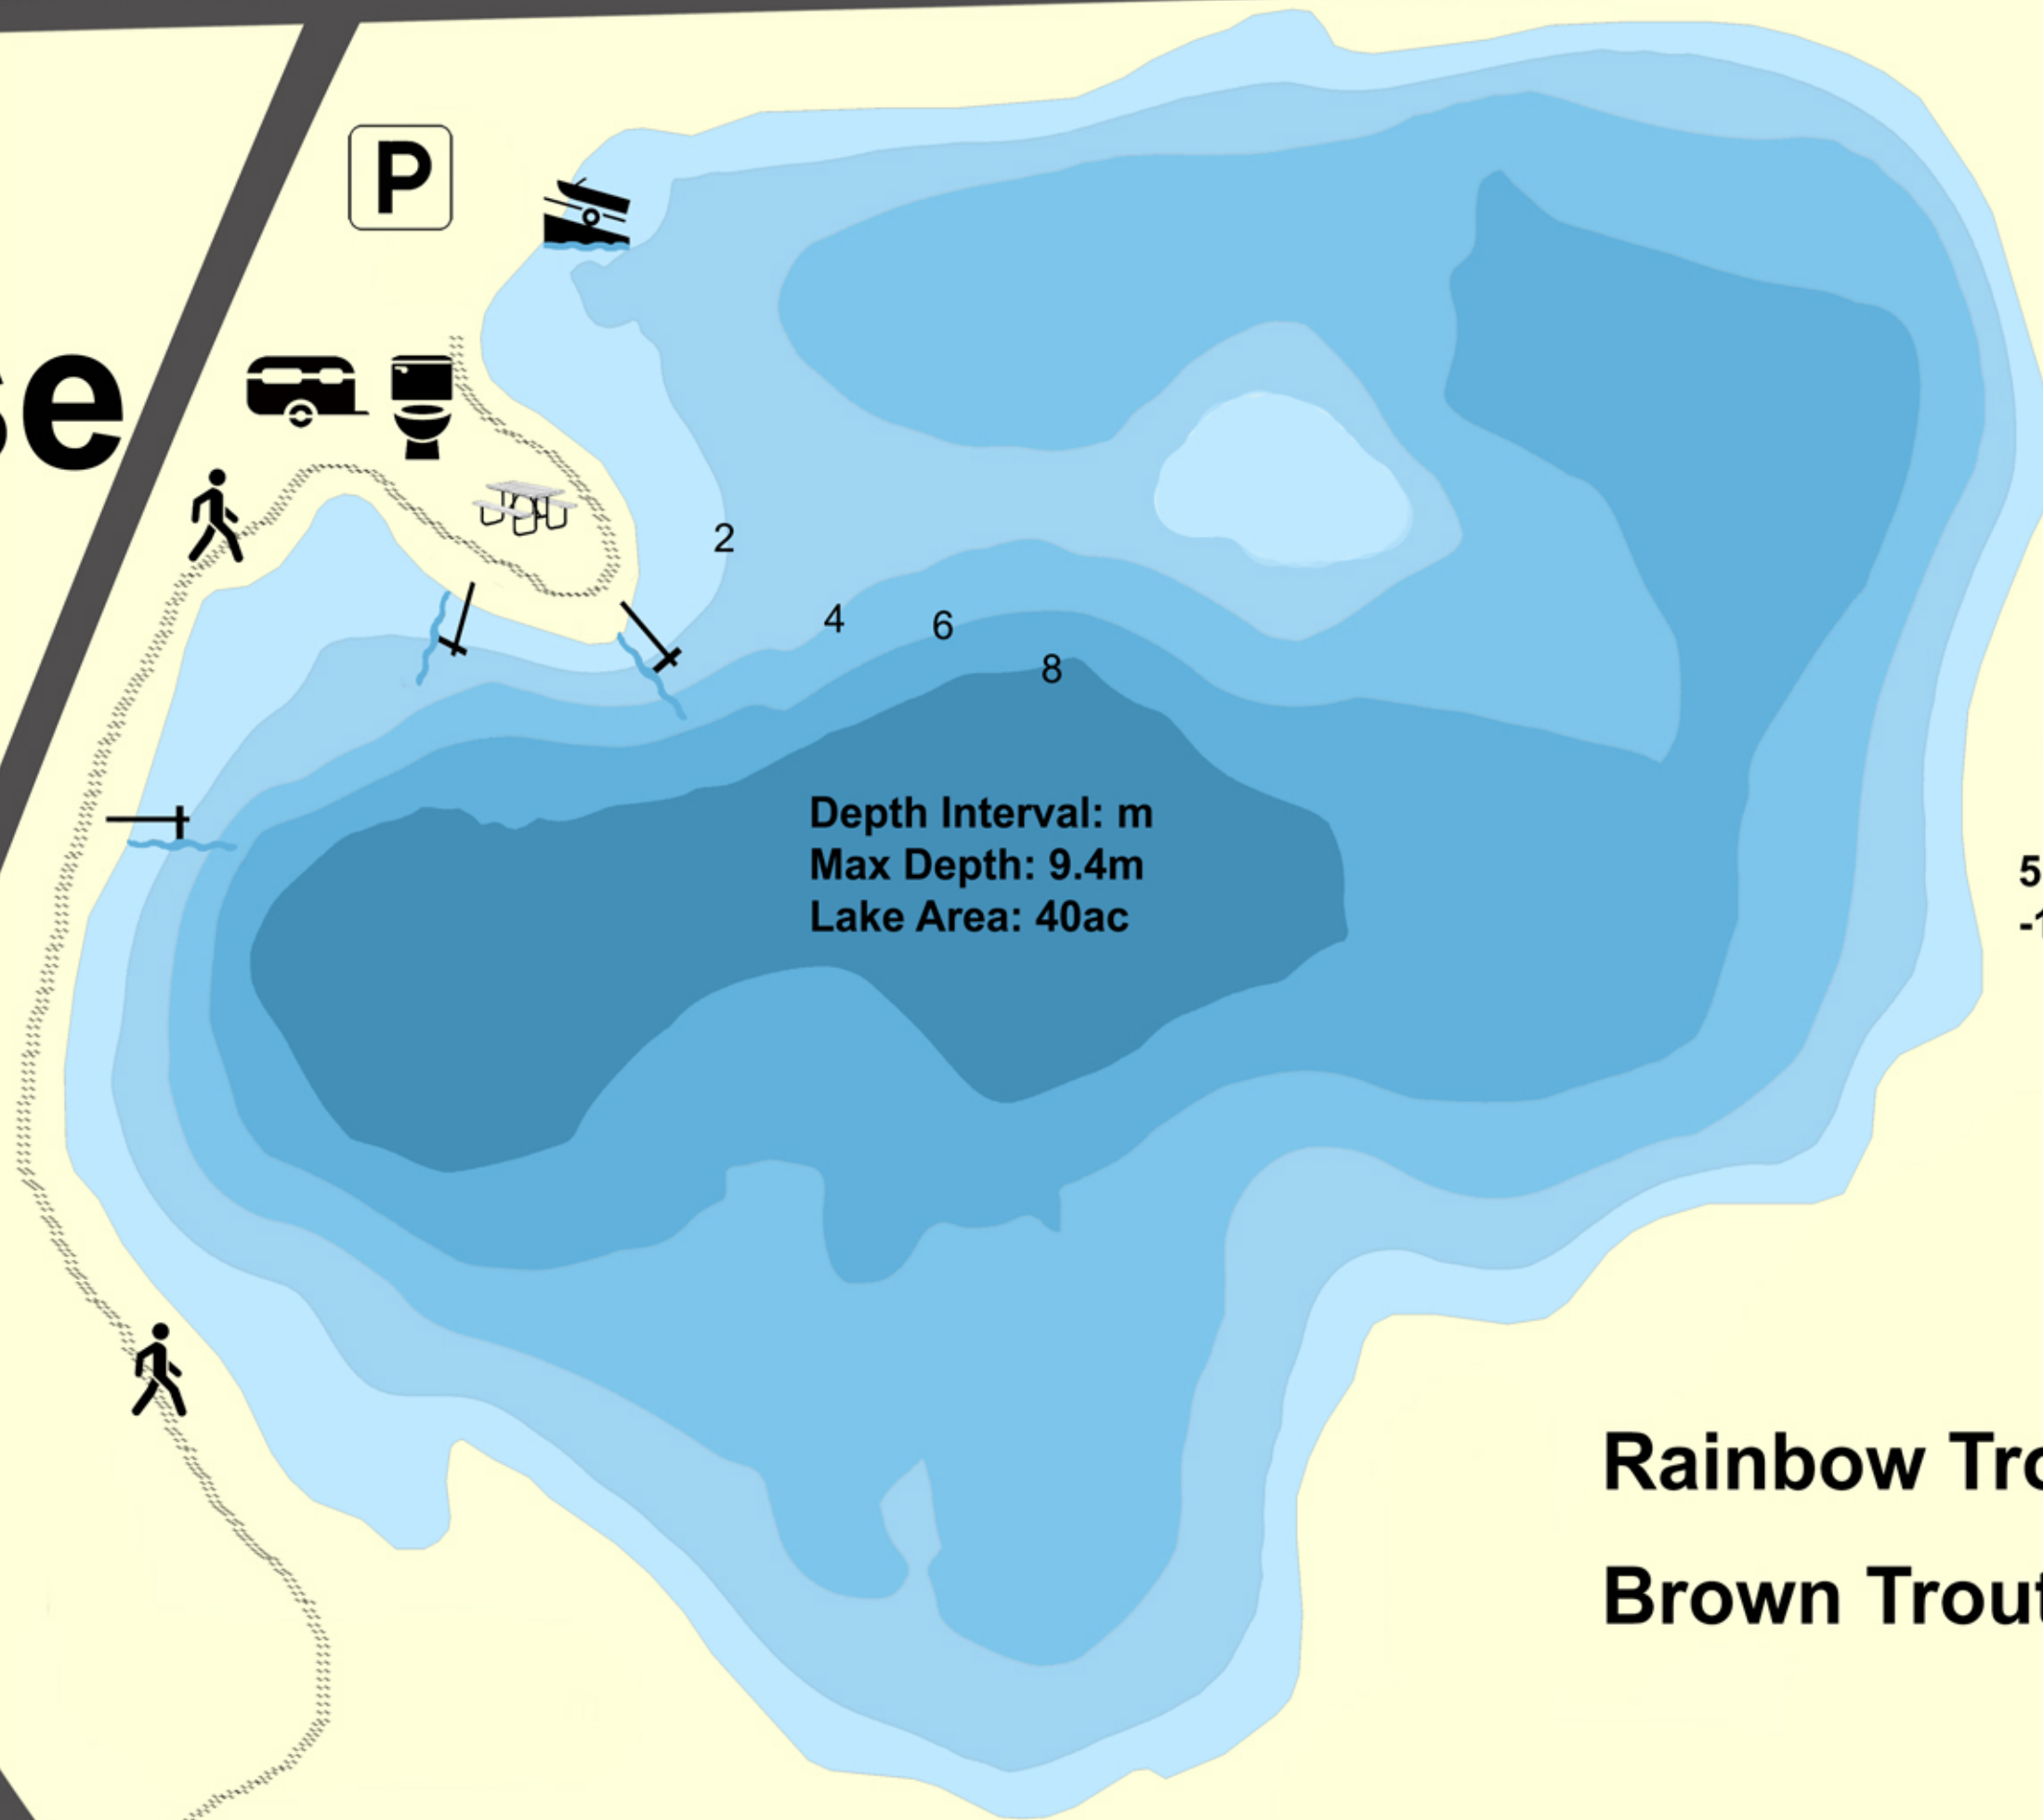

East Goose Lake

51.223360
-101.353369

Rainbow Trout
Brown Trout

Hwy 83