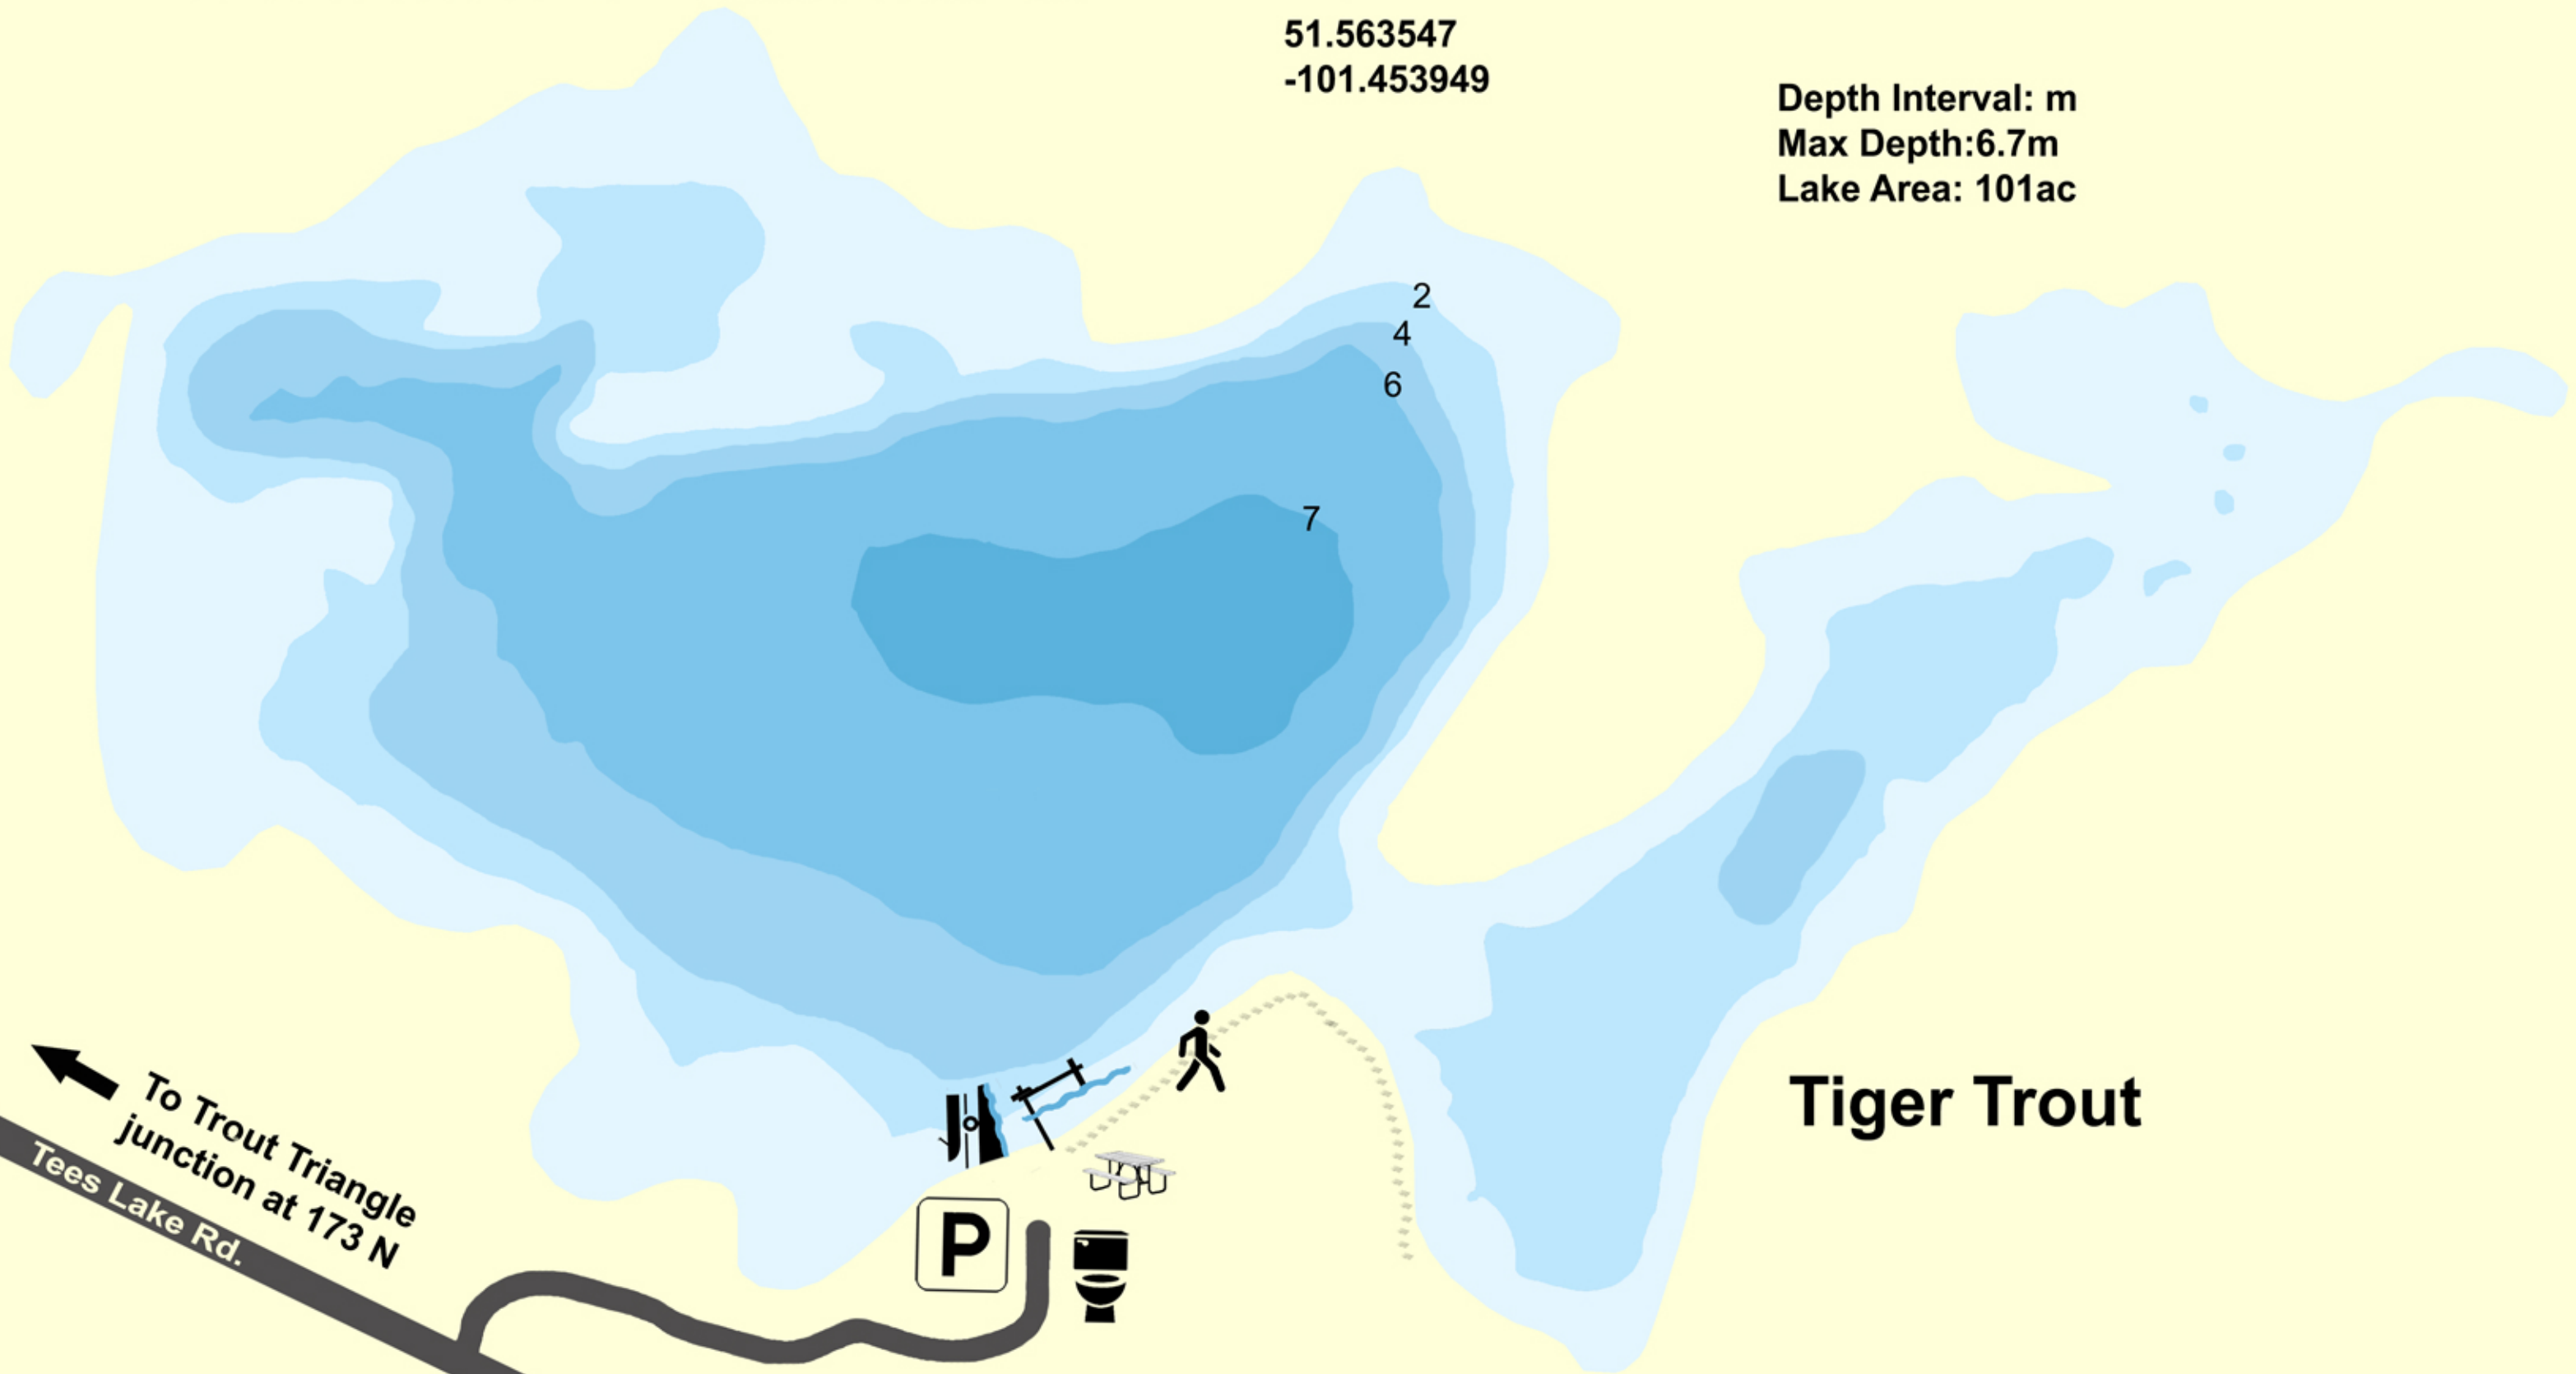

Hwy 83

Twin Lakes

51.563547
-101.453949

Depth Interval: m
Max Depth: 6.7m
Lake Area: 101ac

Tiger Trout

← To Trout Triangle
junction at 173 N
Tees Lake Rd.